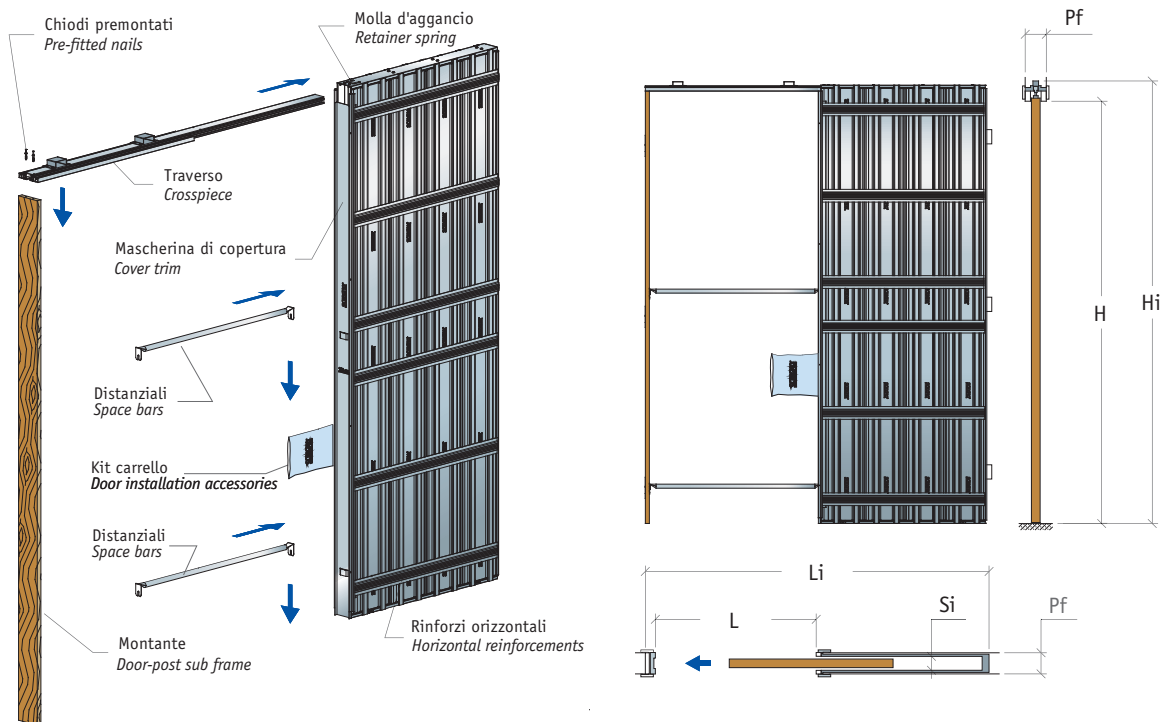

ANTA UNICA PER PARETI INTONACABILI FOR PLASTERED WALLS, SINGLE

PER INTONACO
FOR PLASTERED WALLS

anta unica
single

Luce di passaggio "L x H" Misure d'ingombro "Li x Hi" Parete finita/Sede interna "Pf x Si"
Clear opening size "L x H" Structural opening size "Li x Hi" Finished wall/Internal space "Pf x Si"

600 x 1200÷1990	1310 x 1300÷2090	90/54-105/69-125/89-145/89
600 x 2010÷2090	1310 x 2110÷2190	90/54-105/69-125/89-145/89
700 x 1200÷1990	1510 x 1300÷2090	90/54-105/69-125/89-145/89
700 x 2010÷2090	1510 x 2110÷2190	90/54-105/69-125/89-145/89
800 x 1200÷1990	1710 x 1300÷2090	90/54-105/69-125/89-145/89
800 x 2010÷2090	1710 x 2110÷2190	90/54-105/69-125/89-145/89
900 x 1200÷1990	1910 x 1300÷2090	90/54-105/69-125/89-145/89
900 x 2010÷2090	1910 x 2110÷2190	90/54-105/69-125/89-145/89
1000 x 1200÷1990	2110 x 1300÷2090	90/54-105/69-125/89-145/89
1000 x 2010÷2090	2110 x 2110÷2190	90/54-105/69-125/89-145/89
1100 x 1200÷1990	2310 x 1300÷2090	105/69-125/89-145/89
1100 x 2010÷2090	2310 x 2110÷2190	105/69-125/89-145/89
1200 x 1200÷1990	2510 x 1300÷2090	105/69-125/89-145/89
1200 x 2010÷2090	2510 x 2110÷2190	105/69-125/89-145/89

ANTA UNICA PER PARETI IN CARTONGESSO FOR PLASTERBOARD WALLS, SINGLE

PER CARTONGESSO
FOR PLASTERBOARD WALLS

anta unica
single

Luce di passaggio "L x H" Misure d'ingombro "Li x Hi"
Clear opening size "L x H" Structural opening size "Li x Hi"