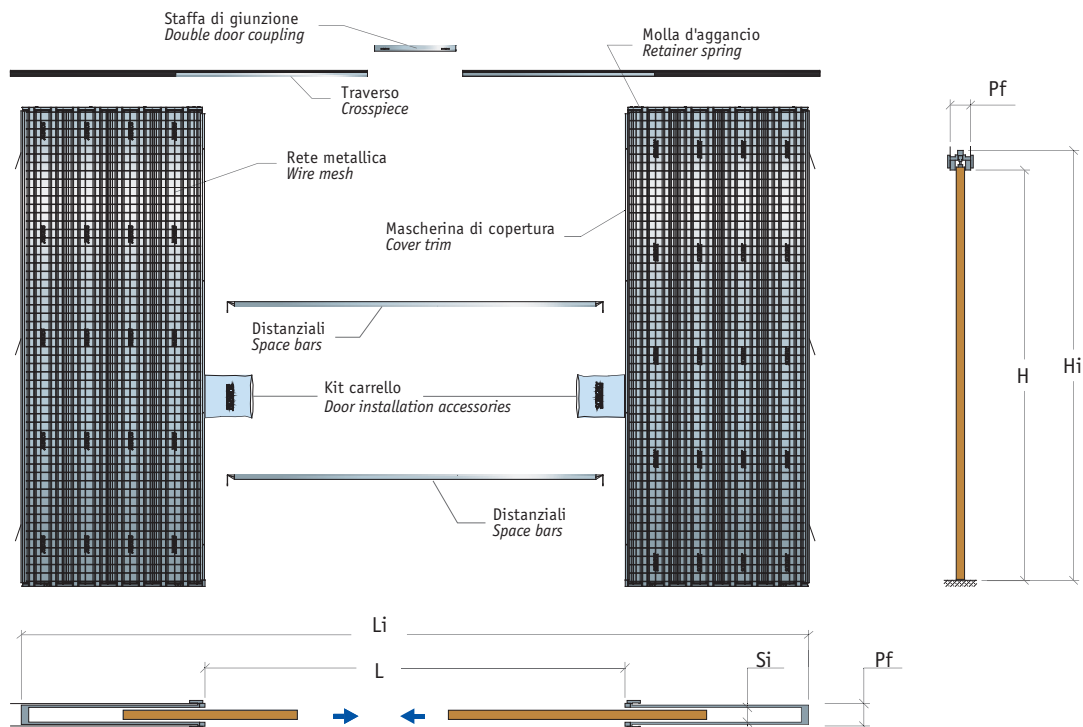

ANTA UNICA PER PARETI INTONACABILI FOR PLASTERED WALLS, SINGLE

PER INTONACO
FOR PLASTERED WALLS

anta unica
single

Luce di passaggio "L x H" Misure d'ingombro "Li x Hi" Parete finita/Sede interna "Pf x Si"
Clear opening size "L x H" Structural opening size "Li x Hi" Finished wall/Internal space "Pf x Si"

ANTA UNICA PER PARETI IN CARTONGESSO FOR PLASTERBOARD WALLS, SINGLE

PER CARTONGESSO
FOR PLASTERBOARD WALLS

anta unica
single

Luce di passaggio "L x H" Misure d'ingombro "Li x Hi"
Clear opening size "L x H" Structural opening size "Li x Hi"

Parete finita/Sede interna "Pf x Si"
Finished wall/Internal space "Pf x Si"

Luce di passaggio "L x H" Clear opening size "L x H"	Misure d'ingombro "Li x Hi" Structural opening size "Li x Hi"	Parete finita/Sede interna "Pf x Si" Finished wall/Internal space "Pf x Si"
600 x 1200÷1990	1310 x 1300÷2090	100/54-125/69
600 x 2010÷2090	1310 x 2110÷2190	100/54-125/69
700 x 1200÷1990	1510 x 1300÷2090	100/54-125/69
700 x 2010÷2090	1510 x 2110÷2190	100/54-125/69
800 x 1200÷1990	1710 x 1300÷2090	100/54-125/69
800 x 2010÷2090	1710 x 2110÷2190	100/54-125/69
900 x 1200÷1990	1910 x 1300÷2090	100/54-125/69
900 x 2010÷2090	1910 x 2110÷2190	100/54-125/69
1000 x 1200÷1990	2110 x 1300÷2090	100/54-125/69
1000 x 2010÷2090	2110 x 2110÷2190	100/54-125/69
1100 x 1200÷1990	2310 x 1300÷2090	125/69
1100 x 2010÷2090	2310 x 2110÷2190	125/69
1200 x 1200÷1990	2510 x 1300÷2090	125/69
1200 x 2010÷2090	2510 x 2110÷2190	125/69

LEGENDA LEGEND

- L = Larghezza luce
Opening Width
- H = Altezza luce
Opening Height
- Li = Ingombro in larghezza
Overall Width
- Hi = Ingombro in altezza
Overall Height
- Pf = Parete finita
Finished Wall
- Si = Sede interna
Internal Space